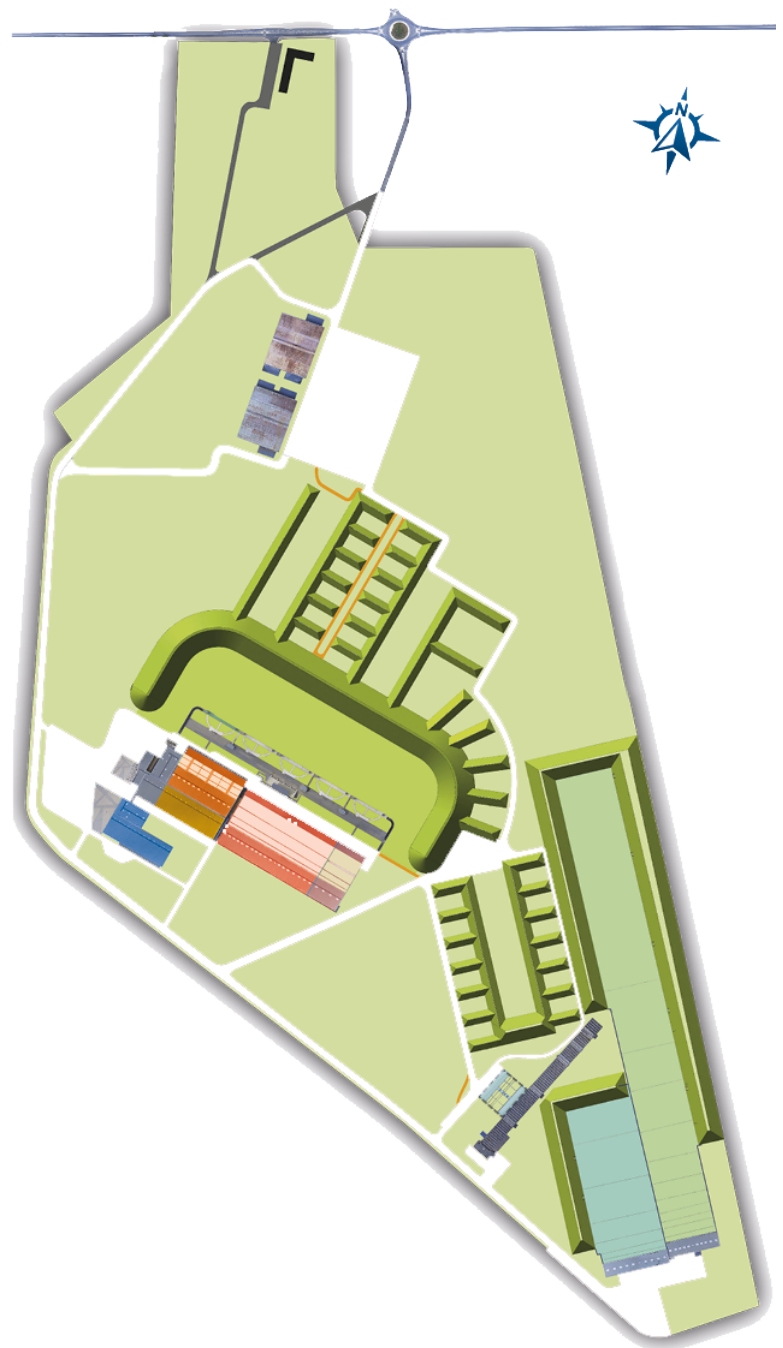

Ammunition for sale on-site

Free lounge - Unlimited snack on request

Three-course meal on self-service buffet (Starters / Main course / Dessert)

ACCOMODATION

HOTEL		ADDRESS	SINGLE	TWIN	BKFST
		Avenue Georges Hennequin 36130 DEOLS	55€	60€	8,5€
		384 avenue de Verdun 36000 CHÂTEAUROUX	75€	90€	10,9€
		16 Rue Victor Hugo 36000 CHÂTEAUROUX	85€	95€	12,9€
		Avenue Gustave Eiffel 36130 DEOLS	80€	95€	8,7€
		Centre Colbert - 4 Rue Alfred Dauvergne 36000 CHATEAUROUX	140€	155€	16,2€
		1 ^{bis} Avenue Marcel Dassault 36130 COINGS	145€	165€	17€

10 meters:

80 firing lanes-SIUS

25 meters:

60 firing lanes -SIUS

50 meters:

80 firing lanes -SIUS

Shotgun:

5 ranges-LAPORTE

Final hall:

20 covered firing lanes-SIUS
10-25-50 meters

Running target range

IPSC range

100/200/300/600 m

VIDEO

PHOTOS